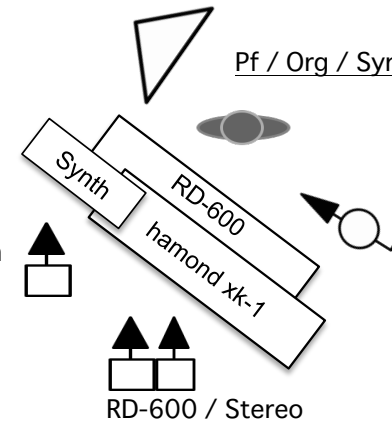

# halos Stage set

Gt Amp  
持込 Matchless  
DC-30

Bass Amp  
ヘッド持込

Bass : 佐藤和也

Vocal / Guitar: 草階亮一

Pf / Org / Synth : 宮崎悠

Organ/Synth  
from Submix  
Mono

JC-120